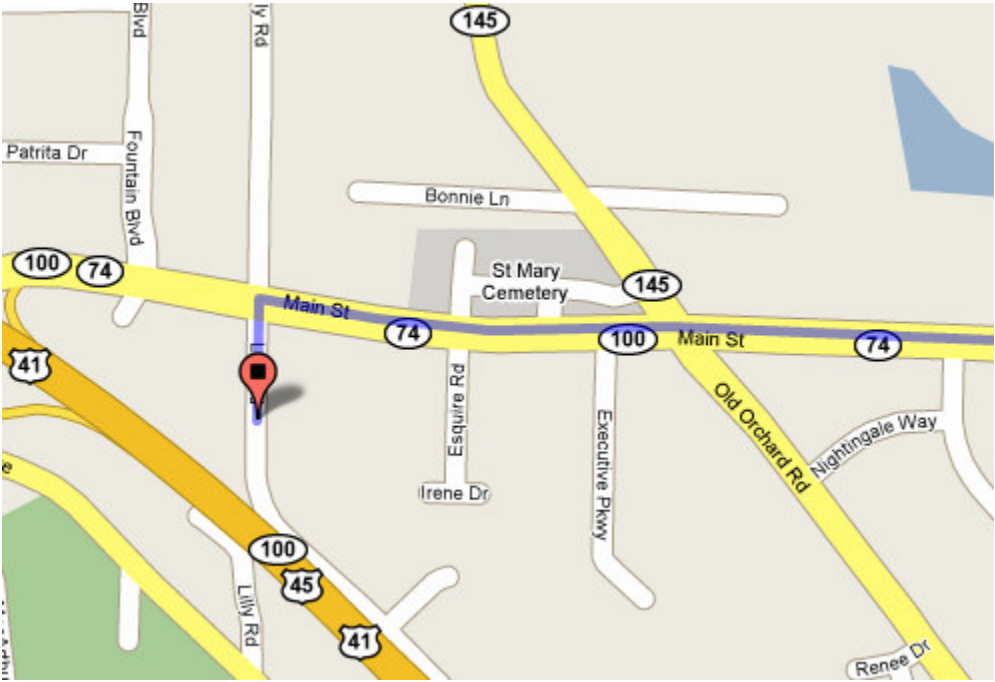

**Directions to Luitink if coming from the south:  
W140 N8700 Lilly Road 262-251-8800**

- Take I-94 north
- Use the I-894 bypass to go west and north around Milwaukee
- Take Highway 45 north towards Fon du Lac

- Exit Main Street East (exit #50A)
- Turn right on Lilly Road

**Directions to Luitink if coming from Sheboygan:  
W140 N8700 Lilly Road 262-251-8800**

- Take I-43 south
- Go west on Brown Deere Road

- Turn left on Lilly Road

**Directions to Luitink if coming from Fon du Lac:  
W140 N8700 Lilly Road 262-251-8800**

- Take Highway 41 south

- Exit Main Street Menomonee Falls
- Travel east on Main Street over Highway 45
- Turn right on Lilly Road