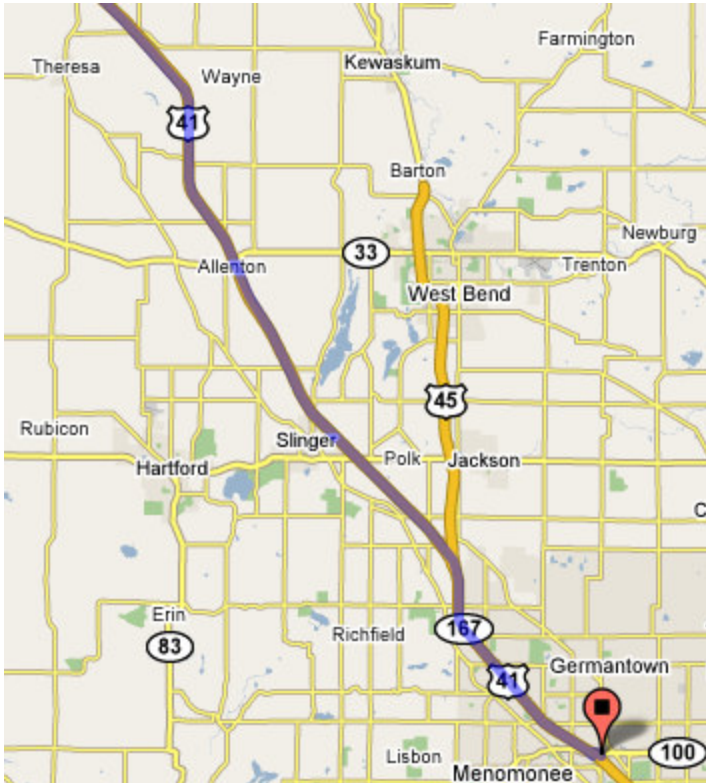

**Directions to Luitink if coming from the south:  
W140 N8700 Lilly Road 262-251-8800**

- Take I-94 north
- Use the I-894 bypass to go west and north around Milwaukee
- Take Highway 45 north towards Fon du Lac

- Exit Main Street East (exit #50A)
- Turn right on Lilly Road

**Directions to Luitink if coming from Sheboygan:  
W140 N8700 Lilly Road 262-251-8800**

- Take I-43 south
- Go west on Brown Deere Road

- Turn left on Lilly Road

**Directions to Luitink if coming from Fon du Lac:  
W140 N8700 Lilly Road 262-251-8800**

- Take Highway 41 south

- Exit Main Street Menomonee Falls
- Travel east on Main Street over Highway 45
- Turn right on Lilly Road