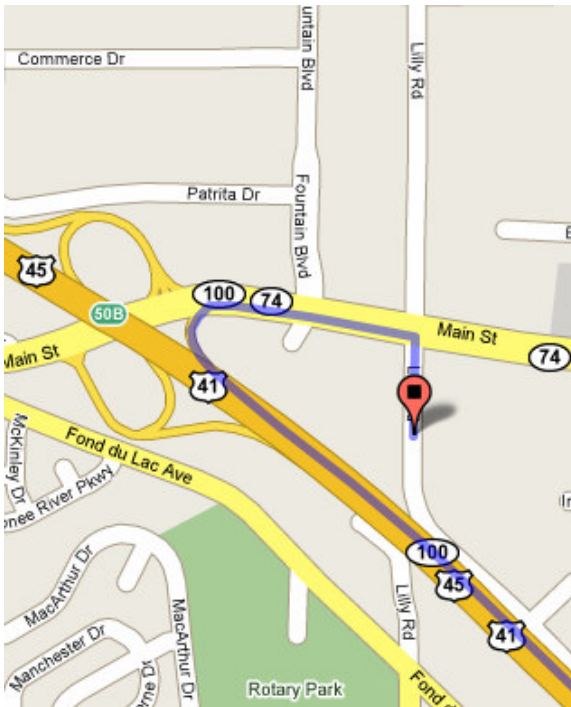

**Directions to Luitink if coming from the south:  
W140 N8700 Lilly Road 262-251-8800**

- Take I-94 north
- Use the I-894 bypass to go west and north around Milwaukee
- Take Highway 45 north towards Fon du Lac

- Exit Main Street East (exit #50A)
- Turn right on Lilly Road

**Directions to Luitink if coming from Sheboygan:  
W140 N8700 Lilly Road 262-251-8800**

- Take I-43 south
- Go west on Brown Deere Road

- Turn left on Lilly Road

**Directions to Luitink if coming from Fon du Lac:  
W140 N8700 Lilly Road 262-251-8800**

- Take Highway 41 south

- Exit Main Street Menomonee Falls
- Travel east on Main Street over Highway 45
- Turn right on Lilly Road