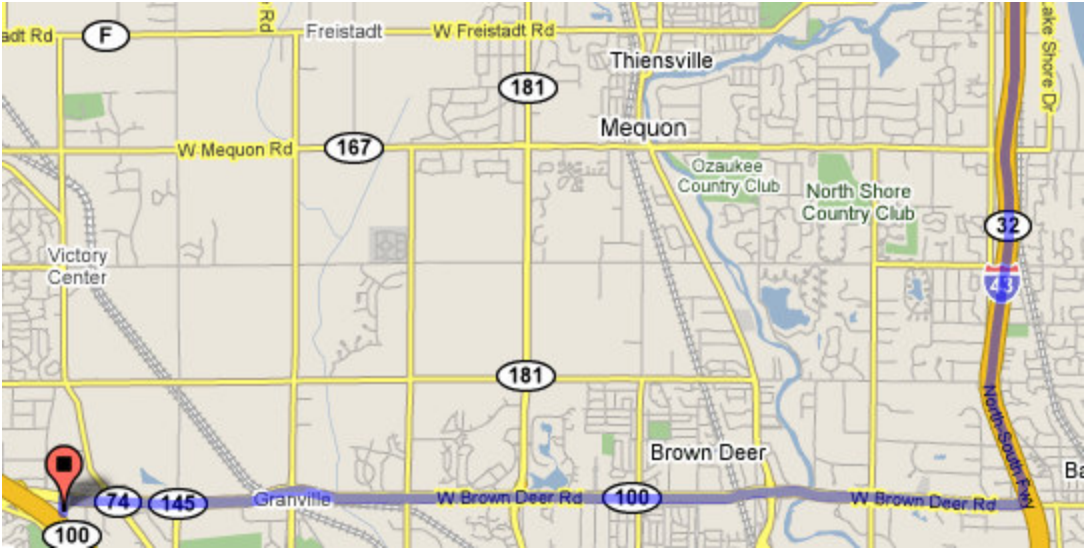

**Directions to Luitink if coming from the south:  
W140 N8700 Lilly Road 262-251-8800**

- Take I-94 north
- Use the I-894 bypass to go west and north around Milwaukee
- Take Highway 45 north towards Fon du Lac

- Exit Main Street East (exit #50A)
- Turn right on Lilly Road

**Directions to Luitink if coming from Sheboygan:  
W140 N8700 Lilly Road 262-251-8800**

- Take I-43 south
- Go west on Brown Deere Road

- Turn left on Lilly Road

**Directions to Luitink if coming from Fon du Lac:  
W140 N8700 Lilly Road 262-251-8800**

- Take Highway 41 south

- Exit Main Street Menomonee Falls
- Travel east on Main Street over Highway 45
- Turn right on Lilly Road